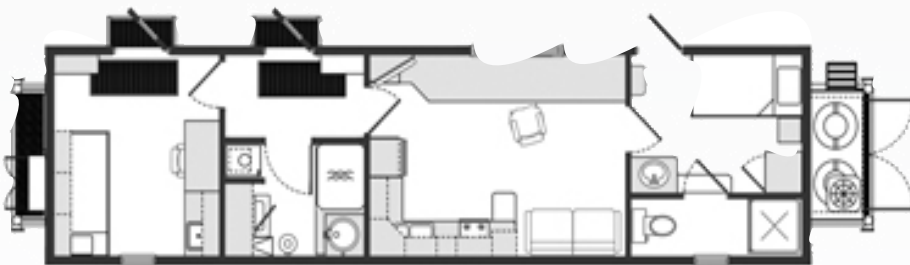

Floor plan

SPEAK WITH AN EXPERT TO FIND OUT MORE:
1.877.347.1628 | apexsiterentals.com

INNOVATION | ENVIRONMENT | SAFETY | SERVICE